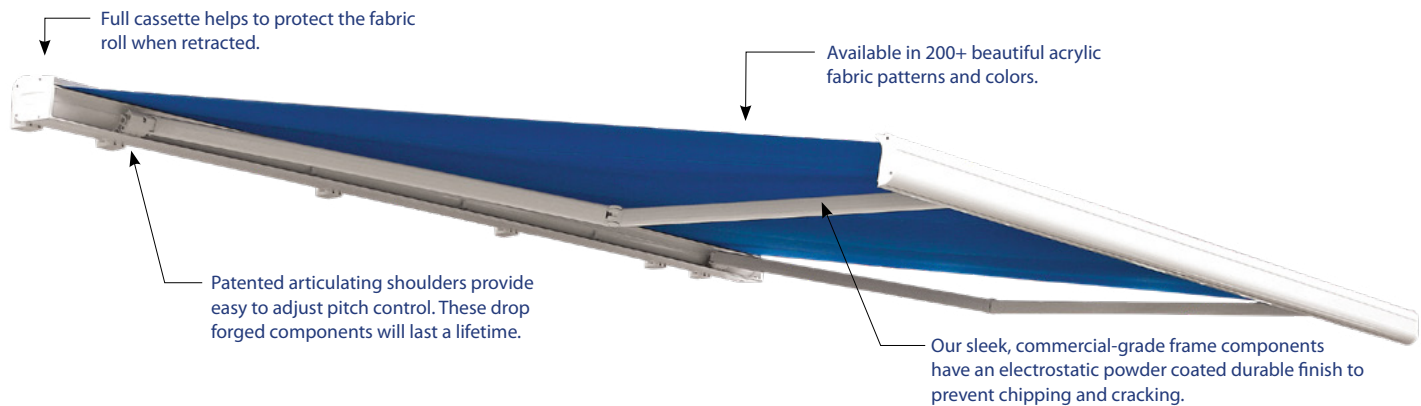

Series K300

Choose from a wide selection of motors and controls to make your awning completely automated.

IMPORTANT NOTE! Your new awning is intended as a protection against the sun only. It is not to be used during periods of strong wind, rain, hail, or snow.